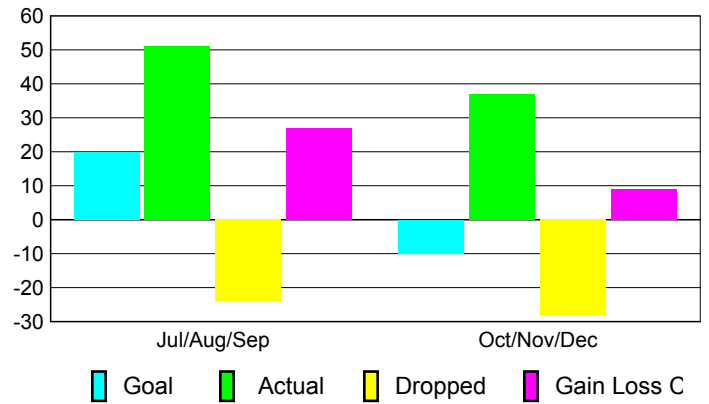

Membership Results 2010-2011

Goal, New, Dropped, Gain/Loss