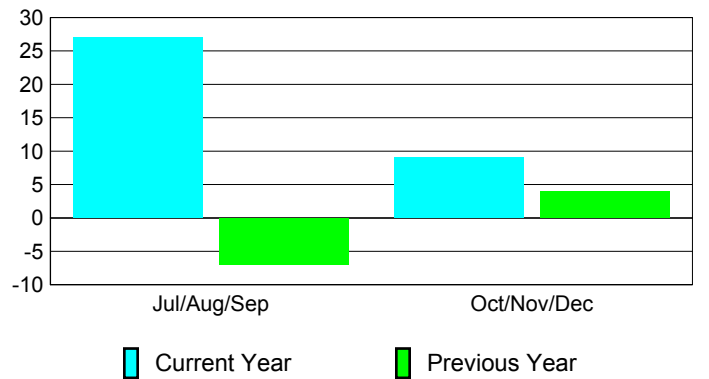

Comparison of Membership Gain/Loss

Current Year Compared to the Previous Year